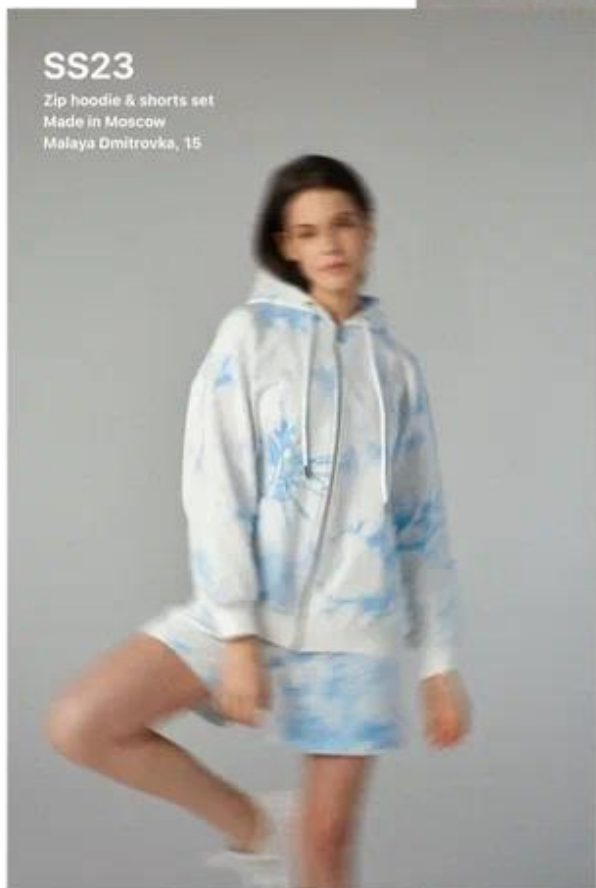

SS23

Zip hoodie & shorts set
Made in Moscow
Malaya Dmitrovka, 15